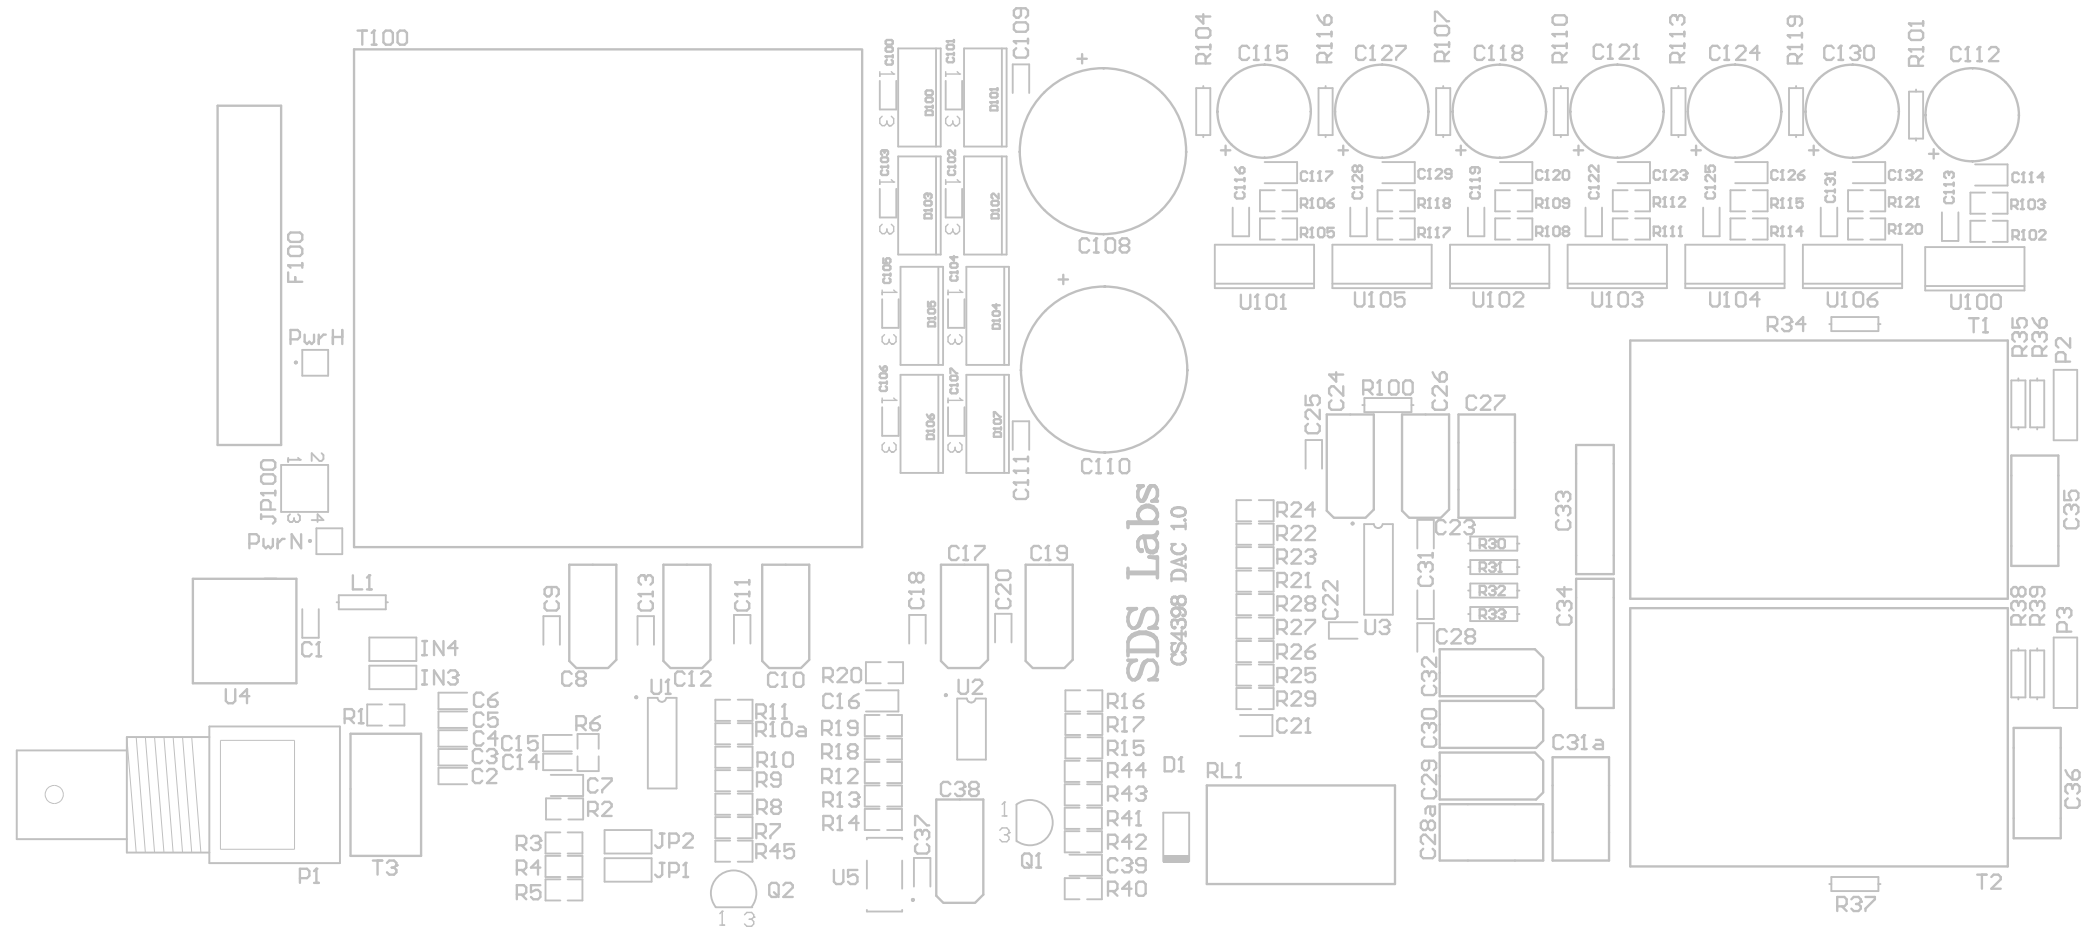

SDS I rps  
C24388 DAC 1.0

SDS Labs  
CS4398 DAC 10